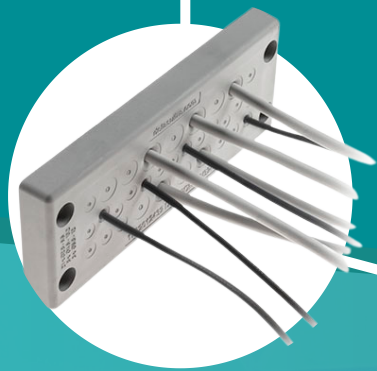

CABLE ENTRY SYSTEMS

DETASULTRA

LIFE MADE EASY

BROUGHT TO YOU BY:

**FOR
TERMINATED
CABLES**

**DESIGNED FOR WATER AND
WEATHER PROTECTION**

**SEAL CUT
CABLE HOLES
CORRECTLY
WITHOUT
JEOPARDISING
IP66 RATING**

**FOR NON-
TERMINATED
CABLES**