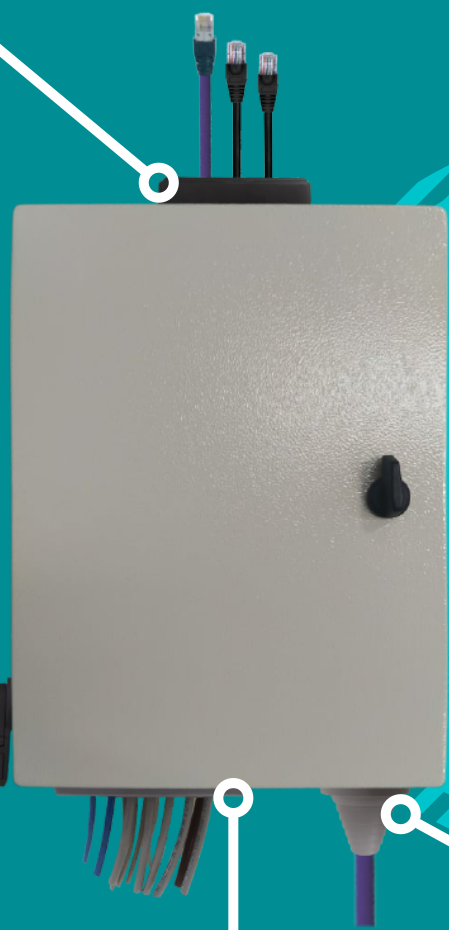

CABLE ENTRY SYSTEMS

DETASULTRA

LIFE MADE EASY

BROUGHT TO YOU BY:

**FOR
TERMINATED
CABLES**

**DESIGNED FOR WATER AND
WEATHER PROTECTION**

**SEAL CUT
CABLE HOLES
CORRECTLY
WITHOUT
JEOPARDISING
IP66 RATING**

**FOR NON-
TERMINATED
CABLES**