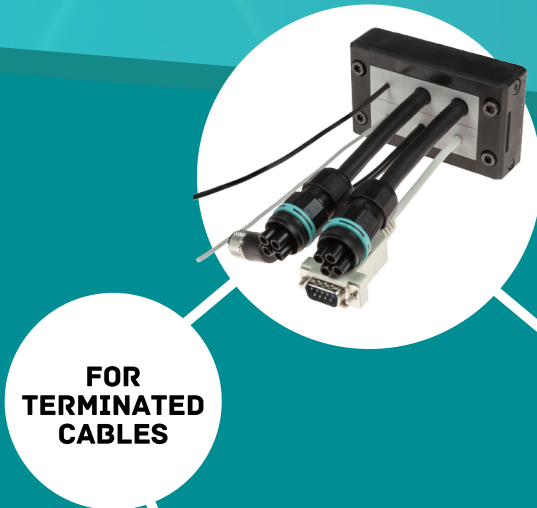

CABLE ENTRY SYSTEMS

DETASULTRA

LIFE MADE EASY

BROUGHT TO YOU BY:

**FOR
TERMINATED
CABLES**

**DESIGNED FOR WATER AND
WEATHER PROTECTION**

**SEAL CUT
CABLE HOLES
CORRECTLY
WITHOUT
JEOPARDISING
IP66 RATING**

**FOR NON-
TERMINATED
CABLES**