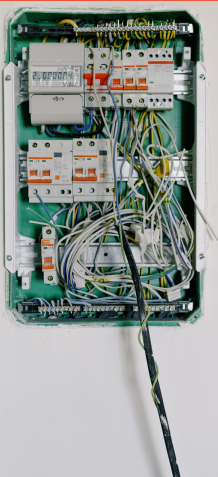

### 44CE Junction and Utility Boxes

- Surface mounting and watertight - up to IP56
- 24 different sizes on hand
- High quality techno polymer materials. Self-extinguishing and Halogen free
- Accessories include:
  - Gear trays (insulated or galvanised steel)
  - Wall fixing brackets and insulating screw caps

### 44CEP Polymer Cabinets

- **Material: Monoblock polymer - strong and light weight**
- **Weather protection at IP55 rating**
- **Available in 2 door types - blank or transparent**
- **Cabinet range comes double insulated**
- **Standard accessories include gear trays and DIN rail cover panels**

### 46QP GRP Cabinets

- **Material: thermosetting polyester glass fiber charged**
- **Weather protection at IP66 rating**
- **Available in 7 different sizes with 2 door types - blank or transparent**
- **Comes standard with triangular locks, key locks available**
- **Cabinet range comes double insulated**
- **Standard accessories include gear trays and hinged inner doors**