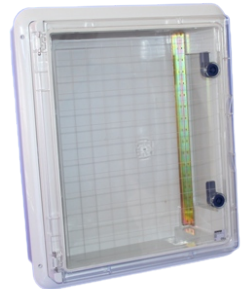

### 44CE Junction and Utility Boxes

- Surface mounting and watertight - up to IP56
- 24 different sizes on hand
- High quality techno polymer materials. Self-extinguishing and Halogen free
- Accessories include:
  - Gear trays (insulated or galvanised steel)
  - Wall fixing brackets and insulating screw caps

### 44CEP Polymer Cabinets

- **Material: Monoblock polymer - strong and light weight**
- **Weather protection at IP55 rating**
- **Available in 2 door types - blank or transparent**
- **Cabinet range comes double insulated**
- **Standard accessories include gear trays and DIN rail cover panels**

### 46QP GRP Cabinets

- **Material: thermosetting polyester glass fiber charged**
- **Weather protection at IP66 rating**
- **Available in 7 different sizes with 2 door types - blank or transparent**
- **Comes standard with triangular locks, key locks available**
- **Cabinet range comes double insulated**
- **Standard accessories include gear trays and hinged inner doors**